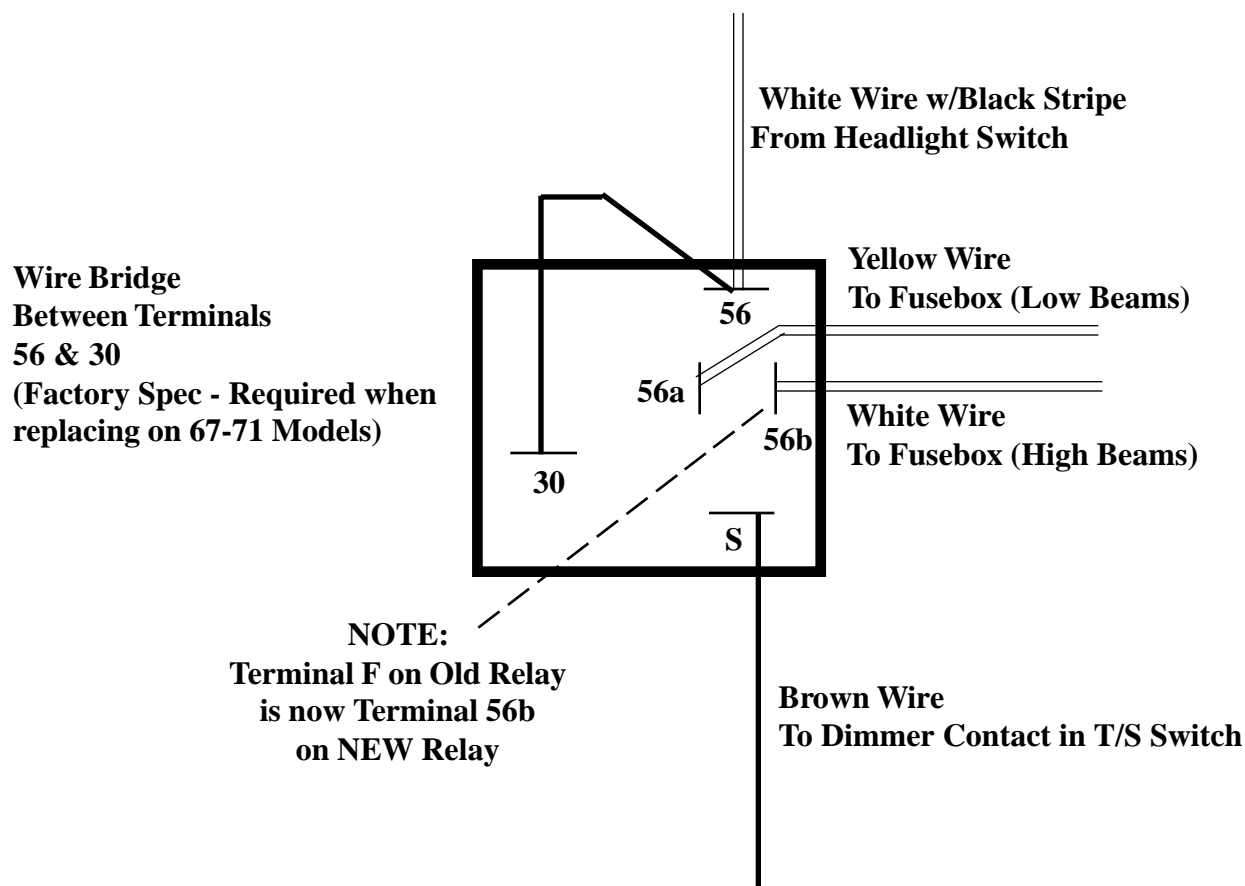

Headlight Dimmer Relay Replacement Instructions

VW PN 111-941-583

Beetle and Karmann Ghia Models 67-71

Bus 67-70

Type 3 67-71

(Also Retrofit 12V Conversion on 1966 Models)

Contents of this PDF are Copyright (c) 2001 The Old Volks Home. The Old Volks Home Logo is a trademark of The Old Volks Home, and may not be reproduced or used without the expressed permission of The Old Volks Home. Volkswagen is a registered trademark in the United States and other countries. The Old Volks Home is not affiliated with, nor connected in any fashion with Volkswagen United States, Volkswagenwerk AG, Germany, nor any of its established affiliates, dealers or subsidiaries. The use of "Volkswagen", the VW Logo and its models in this PDF is for purely descriptive purposes and the items listed herein are not Genuine Volkswagen products unless otherwise noted.